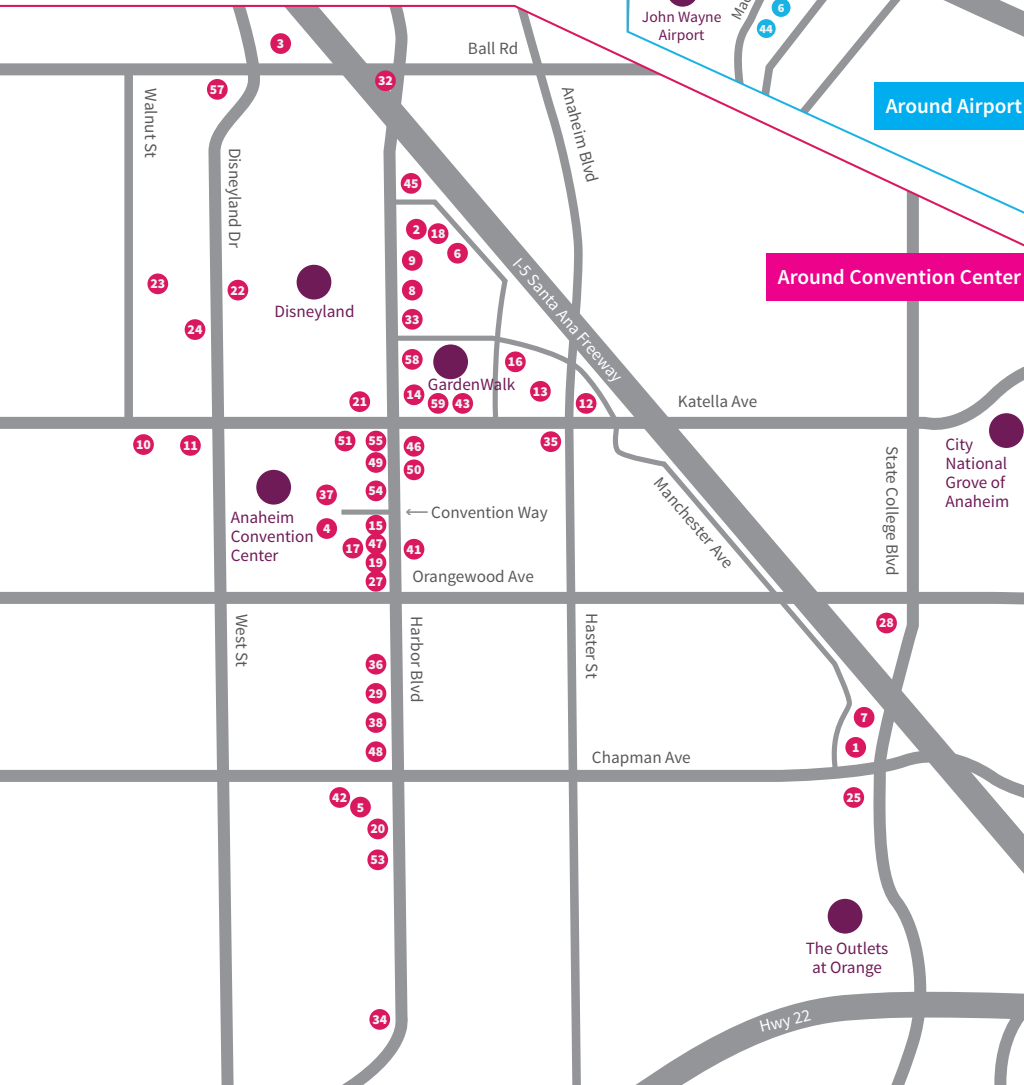

Natural Products EXPO WEST®

2020 Hotel Locator Map

- | | |
|--|--|
| 1 ALO Hotel Anaheim/Orange
3737 W Chapman Ave.....\$190 Single/Double | 32 Four Points by Sheraton
1221 S Harbor Blvd.....\$208 Single/Double |
| 2 Anaheim Fairfield Inn Disneyland Resort
1460 S. Harbor Blvd.....\$222 Single/Double | 33 Grand Legacy Hotel at the Park
1650 S Harbor Blvd.....\$207-\$232 Single/Double |
| 3 Anaheim Majestic Garden Hotel
900 S Disneyland Dr\$224 Single/Double | 34 Great Wolf Lodge
12681 Harbor Blvd.....\$205 Single/Double |
| 4 Anaheim Marriott
700 W Convention Way\$315-325 Single/Double | 35 Hampton Inn & Suites Convention Center
100 W. Katella Ave\$289 Single/Double |
| 5 Anaheim Marriott Suites
12015 Harbor Blvd.....\$230 Single/Double | 36 Hampton Inn & Suites Garden Grove
11747 Harbor Blvd.....\$204 Single/Double |
| 6 Atrium Hotel Orange County/Irvine
18700 MacArthur Blvd.....\$141 Single/Double | 37 Hilton Anaheim
777 W Convention Way\$315-\$339 Single/Double |
| 7 Ayres Hotel Orange
200 N The City Dr.....\$200 Single/Double | 38 Hilton Garden Inn Anaheim Garden Grove
11777 Harbor Blvd.....\$215 Single/Double |
| 8 Best Western Plus Anaheim Inn
1630 S Harbor Blvd.....\$162 Single/Double | 39 Hilton Irvine
18800 MacArthur Blvd.....\$184 Single/Double |
| 9 Best Western Park Place Inn
1544 S Harbor Blvd.....\$162 Single/Double | 40 Holiday Inn Santa Ana/Orange County Airport
2726 S Grand Ave.....\$173 Single/Double |
| 10 Best Western Pavilions
1176 W Katella Ave.....\$147 Single/Double | 41 Homewood Suites Anaheim Convention Center
2010 Harbor Blvd.....\$299 Single/Double |
| 11 Best Western Stovall's Inn
1110 W Katella Ave\$147 Single/Double | 42 Homewood Suites Anaheim-Main Gate Area
12005 Harbor Blvd.....\$225 Single/Double |
| 12 Cambria Hotel & Suites Anaheim Resort Area
101 E Katella Ave\$280-\$295 Single/Double | 43 Hotel Indigo
435 W Katella Ave\$255 Single/Double |
| 13 Candlewood Suites Anaheim Resort Area
1733 S Anaheim Blvd.....\$259 Single/Double | 44 Hotel Irvine
17900 Jamboree Road\$185 Single/Double |
| 14 Castle Inn & Suites
1734 S Harbor Blvd.....\$162-\$235 Single/Double | 45 Howard Johnson Anaheim Hotel and Water Playground
1380 S Harbor Blvd.....\$250 Single/Double |
| 15 Clarion Hotel Anaheim Resort
616 Convention Way\$184-\$214 Single/Double | 46 Hyatt House Anaheim Convention Center
1800 S Harbor Blvd.....\$309 Single/Double |
| 16 Clementine Hotel & Suites Anaheim
1700 S Clementine St\$279 Single/Double | 47 Hyatt Place Anaheim Convention Center
2035 S Harbor Blvd.....\$299 Single/Double |
| 17 Cortona Inn & Suites
2029 S Harbor Blvd.....\$229 Single/Double | 48 Hyatt Regency Orange County
11999 Harbor Blvd.....\$254 Single/Double |
| 18 Courtyard Anaheim Theme Park
1420 S Harbor Blvd.....\$312 Single/Double | 49 Portofino Inn & Suites
1831 S Harbor Blvd.....\$260 Single/Double |
| 19 Courtyard by Marriott Anaheim
2045 S Harbor Blvd.....\$279 Single/Double | 50 Red Lion Hotel Anaheim Resort
1850 S Harbor Blvd.....\$279-\$319 Single/Double |
| 20 Delta Hotel Anaheim Garden Grove
12021 Harbor Blvd.....TBD | 51 Residence Inn Anaheim Resort/Convention Center
640 W Katella Ave\$355 Single/Double |
| 21 Desert Palms Hotel & Suites
631 W Katella Ave\$224-\$246 Single/Double | 52 Residence Inn Santa Ana/Tustin
15181 Newport Ave\$179 Single/Double |
| 22 Disney's Grand Californian Hotel & Spa
1600 S Disneyland Dr\$329 Single/Double | 53 Sheraton Garden Grove Anaheim South Hotel
12221 Harbor Blvd.....\$219 Single/Double |
| 23 Disneyland Hotel
1150 W Magic Way\$289 Single/Double | 54 Sheraton Park Hotel at the Anaheim Resort
1855 S Harbor Blvd.....\$262-\$317 Single/Double |
| 24 Disney's Paradise Pier Hotel
1717 S Disneyland Dr\$239 Single/Double | 55 Springhill Suites Anaheim Resort/Convention Center
1801 S Harbor Blvd.....\$330 Single/Double |
| 25 Doubletree Orange County
100 The City Dr S\$249-\$259 Single/Double | 56 Springhill Suites Irvine/John Wayne Airport
17601 Fitch St.....\$214 Single/Double |
| 26 Doubletree Santa Ana Orange County Airport
201 E MacArthur Blvd.....\$215 Single/Double | 57 Staybridge Suites Anaheim at the Park
1050 W Ball Road.....\$264 Single/Double |
| 27 Doubletree Suites - Anaheim Resort Convention Center
2085 S Harbor Blvd.....\$299 Single/Double | 58 The Anaheim Hotel
1700 Harbor Blvd.....\$214 Single/Double |
| 28 Embassy Suites Anaheim Orange
400 N State College Blvd\$259-\$269 Single/Double | 59 Wyndham Garden Anaheim
515 W Katella Ave\$215 Single/Double |
| 29 Embassy Suites Anaheim South
11767 Harbor Blvd.....\$275 Single/Double | 60 Wyndham Irvine Orange County Airport
17947 Von Kaman Ave.....\$189 Single/Double |
| 30 Embassy Suites Irvine
2120 Main St\$189 Single/Double | |
| 31 Fairfield Inn & Suites Tustin
15011 Newport Ave\$169 Single/Double | |