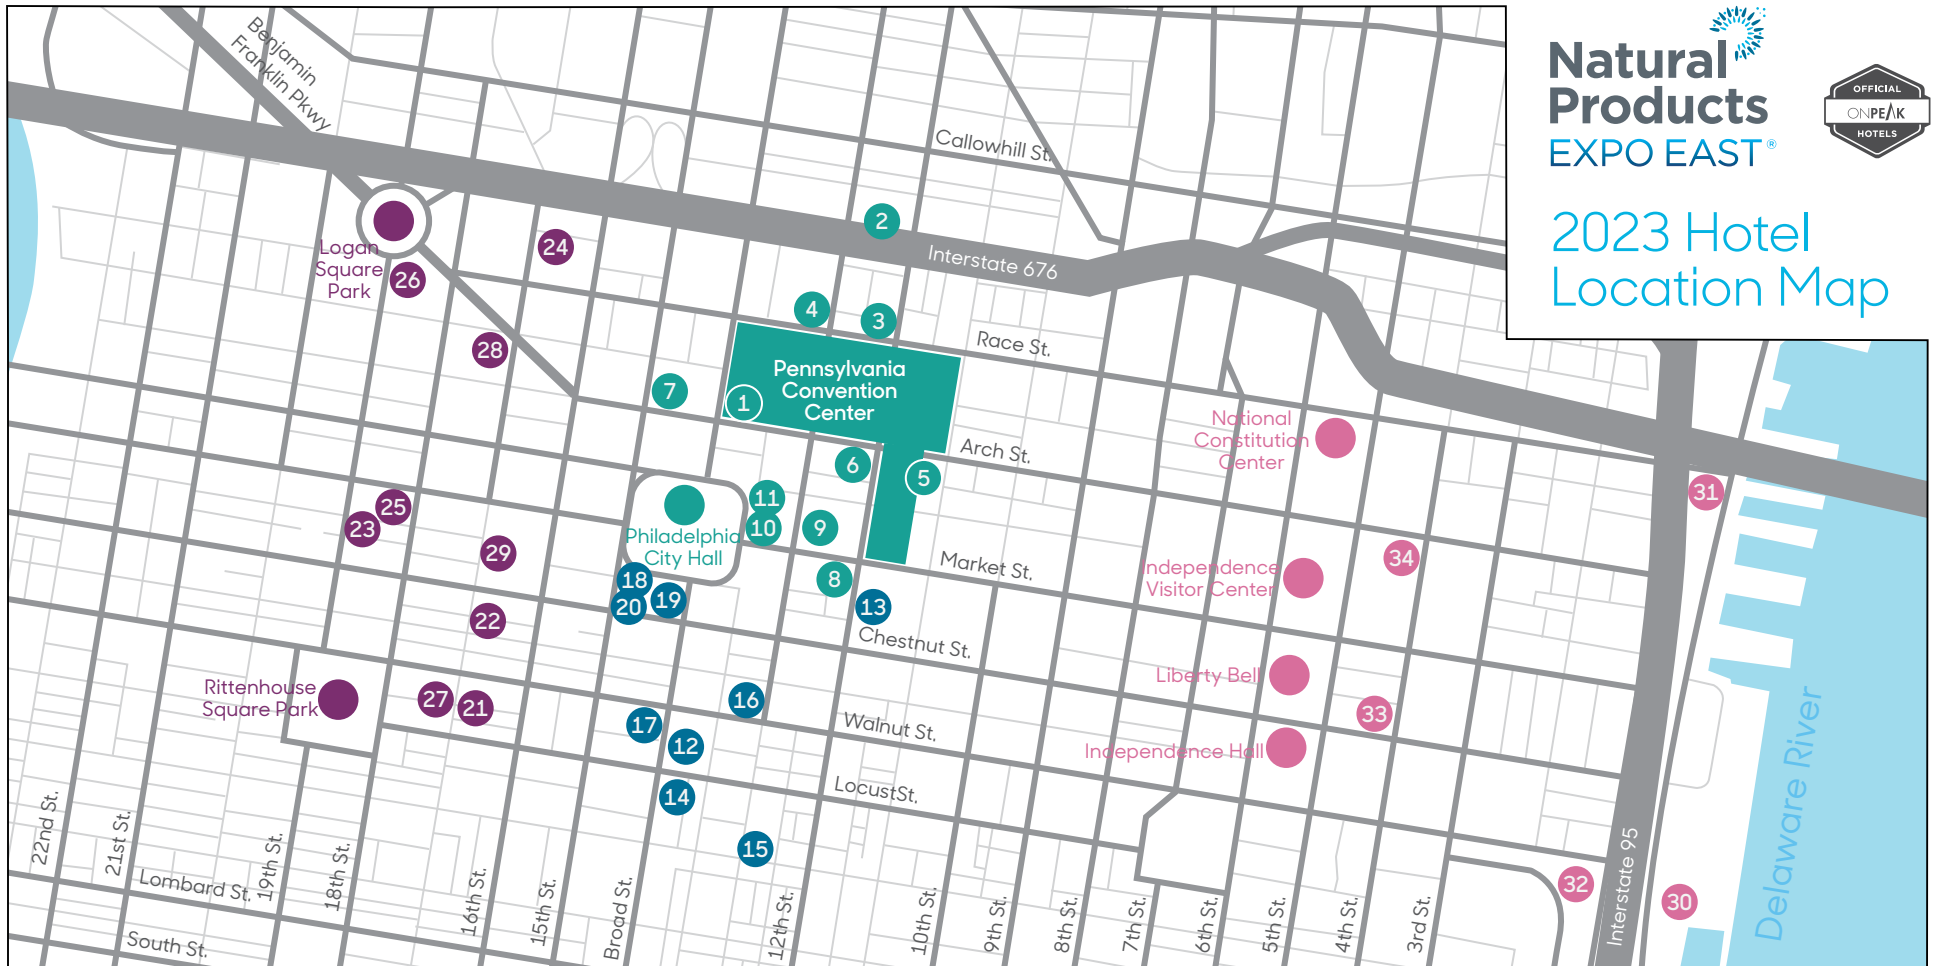

2023 Hotel Location Map

Rates listed are for single occupancy standard rooms. Rate and room type is based on availability.

ZONE 1

- 1 Aloft Philadelphia Downtown**
101 North Broad St \$307
- 2 Best Western Plus PH Convention Center Hotel**
1225 Vine St \$200
- 3 Four Points by Sheraton Philadelphia City Center**
1301 Race St \$229
- 4 Hampton Inn PH - Center City - Convention Ctr**
1180 Arch St \$282
- 5 Hilton Garden Inn Philadelphia Center City**
1100 Arch St \$277
- 6 Home2 Suites by Hilton PH - Convention Center**
1200 Arch St \$249
- 7 Le Meridien Philadelphia**
1421 Arch St \$315
- 8 Loews Philadelphia Hotel**
1200 Market St \$299
- 9 Philadelphia Marriott Downtown**
1201 Market St \$311

- 19 The Ritz-Carlton, Philadelphia**
Ten Avenue of the Arts \$339
 - 20 The W Hotel Philadelphia**
1439 Chestnut St \$345
- ZONE 3**
- 21 Hyatt Centric City Center Philadelphia**
1620 Chancellor St \$299
 - 22 Kimpton Hotel Palomar Philadelphia**
117 S 17th St \$315
 - 23 Motto by Hilton Philadelphia Rittenhouse Square**
31 S. 19th St \$244
 - 24 Sheraton Philadelphia Downtown**
201 North 17th St \$249
 - 25 Sonesta Philadelphia Rittenhouse Square**
1800 Market St \$247
 - 26 The Logan Philadelphia, Curio Collection by Hilton**
One Logan Square \$339
 - 27 The Warwick Hotel Rittenhouse Square**
220 S 17th St \$265

- 28 The Windsor Suites**
1700 Ben Franklin Pkwy \$264
 - 29 Westin Philadelphia**
99 S 17th St \$339
- ZONE 4**
- 30 Hilton Philadelphia at Penn's Landing**
201 S. Christopher Columbus Blvd \$269
 - 31 Holiday Inn Express Philadelphia - Penn's Landing**
100 N Christopher Columbus Blvd \$189
 - 32 Philadelphia Marriott Old City**
1 Dock St \$279
 - 33 Renaissance Philadelphia Downtown Hotel**
401 Chestnut St \$294
 - 34 Wyndham Philadelphia Historic District**
400 Arch St \$205