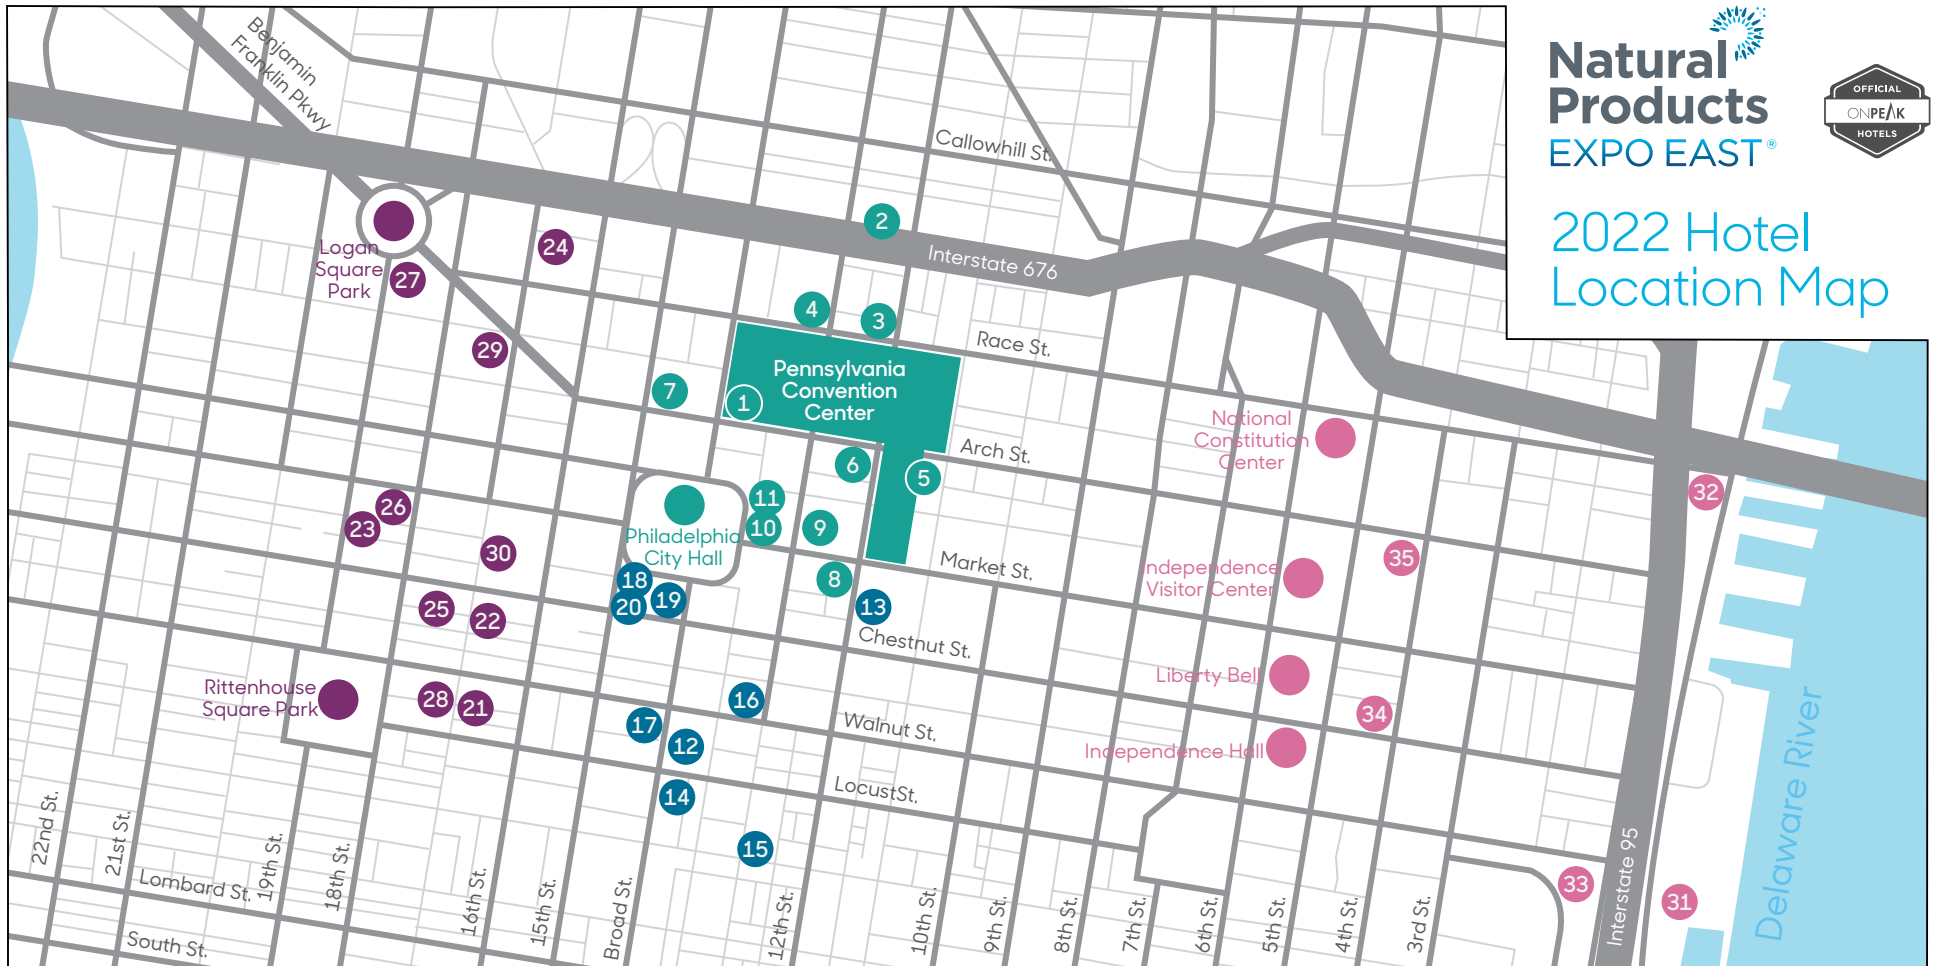

2022 Hotel
Location Map

Rates listed are for single occupancy standard rooms. Rate and room type is based on availability.

ZONE 1

- 1 Aloft Philadelphia Downtown**
101 North Broad St.....\$302
- 2 Best Western Plus PH Convention Center Hotel**
1225 Vine St.....\$200
- 3 Four Points by Sheraton Philadelphia City Center**
1301 Race St.....\$282
- 4 Hampton Inn PH - Center City - Convention Ctr**
1201 Race St.....\$229
- 5 Hilton Garden Inn Philadelphia Center City**
1100 Arch St.....\$272
- 6 Home2 Suites by Hilton PH - Convention Center**
1301 Market St.....\$239
- 7 Le Meridien Philadelphia**
1421 Arch St.....\$312
- 8 Loews Philadelphia Hotel**
1200 Market St.....\$259
- 9 Philadelphia Marriott Downtown**
1201 Market St.....\$302

- 19 The Ritz-Carlton, Philadelphia**
Ten Avenue of the Arts.....\$329
 - 20 The W Hotel Philadelphia**
1439 Chestnut St.....\$335
- ZONE 3**
- 21 Hyatt Centric City Center Philadelphia**
1620 Chancellor St.....\$335
 - 22 Kimpton Hotel Palomar Philadelphia**
117 S 17th St.....\$306
 - 23 Motto by Hilton Philadelphia Rittenhouse Square**
31 S. 19th St.....\$TBD
 - 24 Sheraton Philadelphia Downtown**
201 North 17th St.....\$242
 - 25 Sofitel Philadelphia at Rittenhouse Square**
120 S 17th St.....\$325
 - 26 Sonesta Philadelphia Rittenhouse Square**
1800 Market St.....\$243
 - 27 The Logan Philadelphia, Curio Collection by Hilton**
One Logan Square.....\$329

- 28 The Warwick Hotel Rittenhouse Square**
220 S 17th St.....\$258
 - 29 The Windsor Suites**
1700 Ben Franklin Pkwy.....\$259
 - 30 Westin Philadelphia**
99 S 17th St.....\$350
- ZONE 4**
- 31 Hilton Philadelphia at Penn's Landing**
201 S. Christopher Columbus Blvd.....\$269
 - 32 Holiday Inn Express Philadelphia - Penn's Landing**
100 N Christopher Columbus Blvd.....\$189
 - 33 Philadelphia Marriott Old City**
1 Dock St.....\$275
 - 34 Renaissance Philadelphia Downtown Hotel**
401 Chestnut St.....\$289
 - 35 Wyndham Philadelphia Historic District**
400 Arch St.....\$199