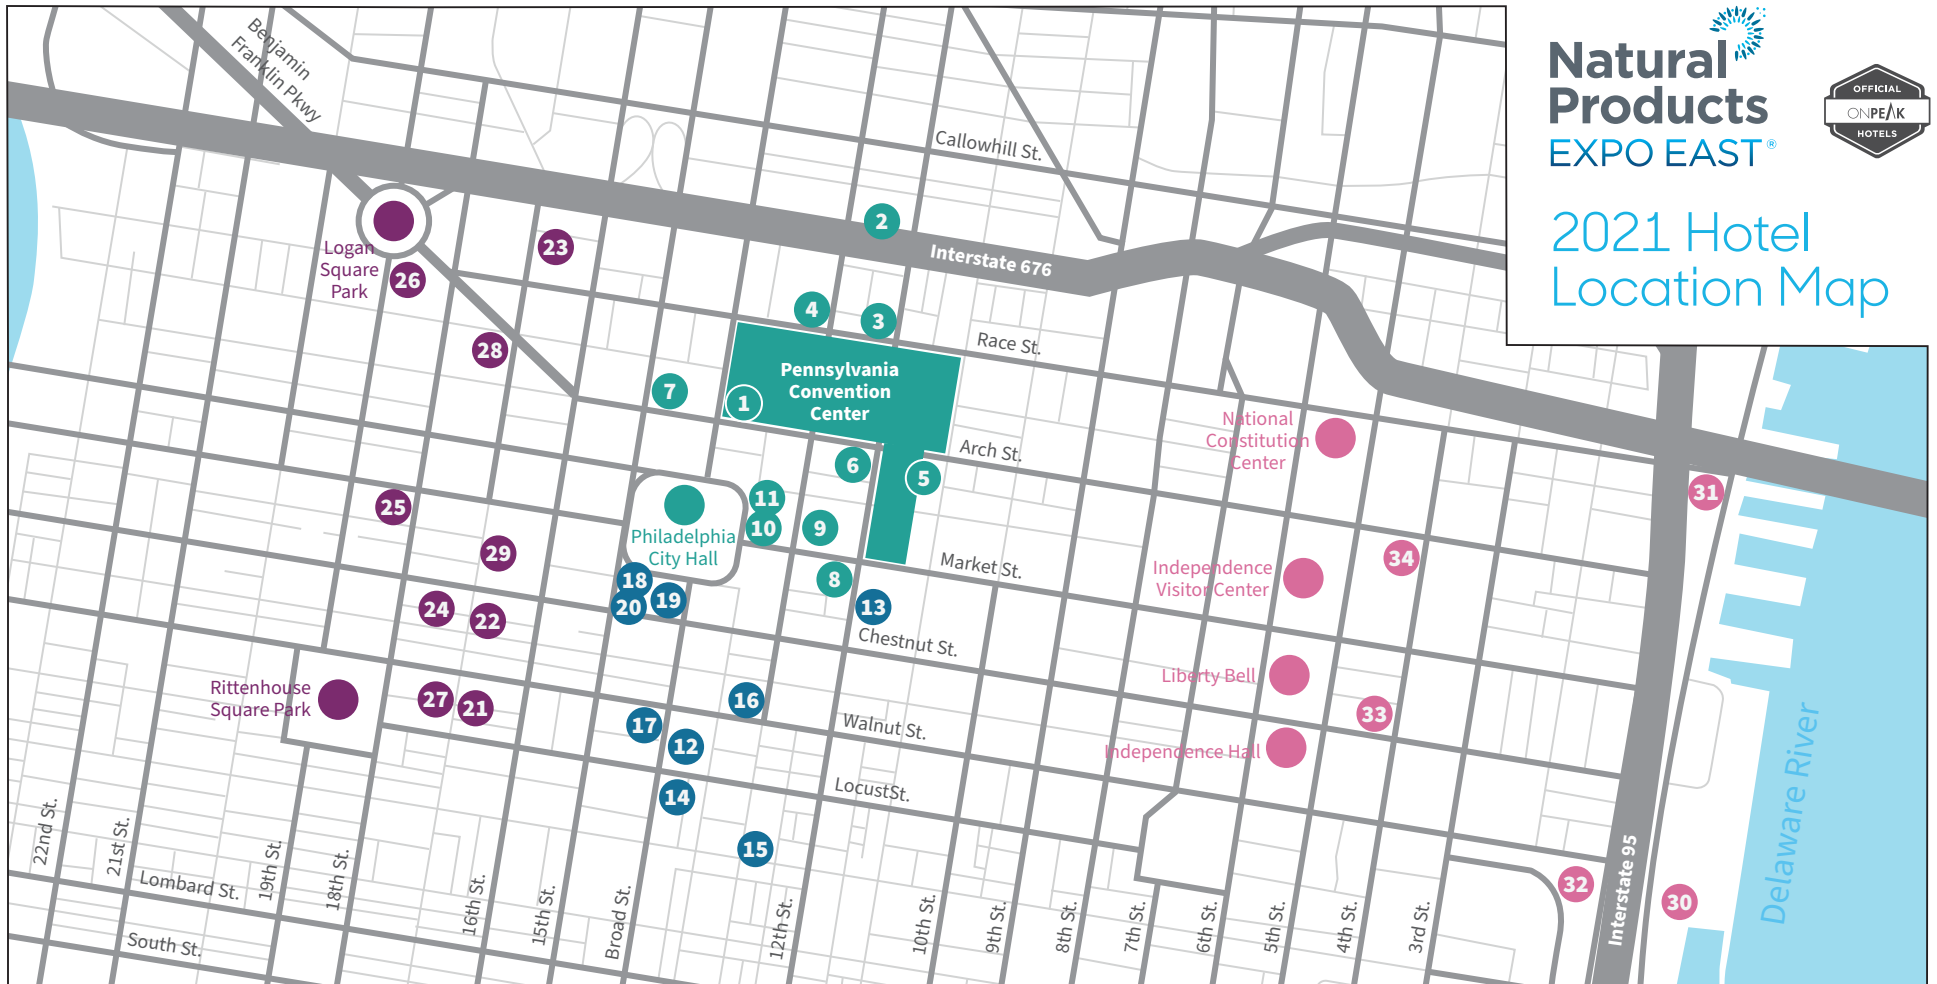

2021 Hotel Location Map

ZONE 1

- 1 Aloft Philadelphia Downtown**
101 North Broad St.....\$294
- 2 Best Western Plus Philadelphia Convention Ctr Hotel**
1225 Vine St.....\$195
- 3 Four Points by Sheraton Philadelphia City Center**
1201 Race St.....\$219
- 4 Hampton Inn Philadelphia-Center City-Convention Ctr**
1301 Race St.....\$274
- 5 Hilton Garden Inn Philadelphia Center City**
1100 Arch St.....\$264
- 6 Home2 Suites by Hilton Philadelphia - Convention Ctr**
1200 Arch St.....\$239
- 7 Le Meridien Philadelphia**
1421 Arch St.....\$219
- 8 Loews Philadelphia Hotel**
1200 Market St.....\$249
- 9 Philadelphia Marriott Downtown**
1201 Market St.....\$294

- 19 The Ritz-Carlton, Philadelphia**
Ten Avenue of the Arts.....\$319
- 20 The W Hotel Philadelphia**
1439 Chestnut St.....\$326

ZONE 3

- 21 Hyatt Centric City Center Philadelphia**
1620 Chancellor St.....\$335
- 22 Kimpton Hotel Palomar Philadelphia**
117 S 17th St.....\$288
- 23 Sheraton Philadelphia Downtown**
201 North 17th St.....\$235
- 24 Sofitel Philadelphia at Rittenhouse Square**
120 S 17th St.....\$315
- 25 Sonesta Philadelphia Rittenhouse Square**
1800 Market St.....\$236
- 26 The Logan Philadelphia, Curio Collection by Hilton**
One Logan Square.....\$319
- 27 The Warwick Hotel Rittenhouse Square**
220 S 17th St.....\$251

- 28 The Windsor Suites**
1700 Ben Franklin Pkwy.....\$249
- 29 Westin Philadelphia**
99 S 17th St.....\$299

ZONE 4

- 30 Hilton Philadelphia at Penn's Landing**
201 S. Christopher Columbus Blvd.....\$229
- 31 Holiday Inn Express Philadelphia - Penns Landing**
100 N Christopher Columbus Blvd.....\$189
- 32 Philadelphia Marriott Old City**
1 Dock St.....\$249
- 33 Renaissance Philadelphia Downtown Hotel**
401 Chestnut St.....\$269
- 34 Wyndham Philadelphia Historic District**
400 Arch St.....\$199