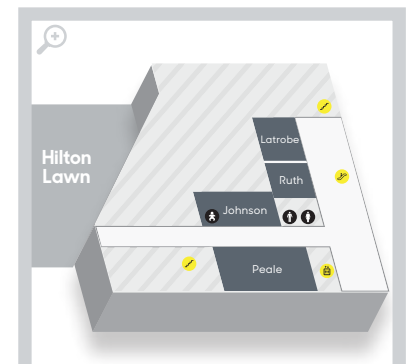

Expo East 2017 Floor Plan & Campus

BALTIMORE CONVENTION CENTER

Level 400

Exhibits: Hot Products Pavilion

BALTIMORE CONVENTION CENTER

Level 300

Exhibits: Hot Products Pavilion
Education/Meeting Rooms

BALTIMORE CONVENTION CENTER

Level 200

Main Pratt St. Entrance

BALTIMORE CONVENTION CENTER

Level 100

Main Charles St. Entrance
Exhibits

- Registration
- Information
- First Aid
- Food
- Starbucks
- Bag Check
- Nursing Room

- Childcare
- Handicap Accessible
- Womens Restroom
- Mens Restroom
- Elevator
- Escalator
- Stairs

HILTON

Level 2

Education
Meeting Rooms

HILTON

Level 1

Education
Meeting Rooms

Campus Overview