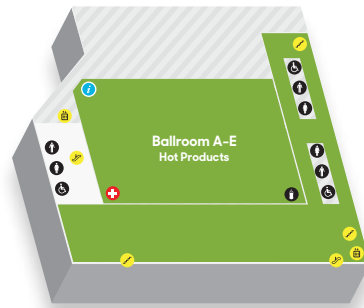

# Expo East 2017 Floor Plan & Campus

BALTIMORE CONVENTION CENTER

## Level 400

Exhibits: Hot Products Pavilion

BALTIMORE CONVENTION CENTER

## Level 300

Exhibits: Hot Products Pavilion  
Education/Meeting Rooms

BALTIMORE CONVENTION CENTER

## Level 100

Main Charles St. Entrance  
Exhibits

- Registration
- Information
- First Aid
- Food
- Starbucks
- Bag Check
- Nursing Room

- Childcare
- Handicap Accessible
- Womens Restroom
- Mens Restroom
- Elevator
- Escalator
- Stairs