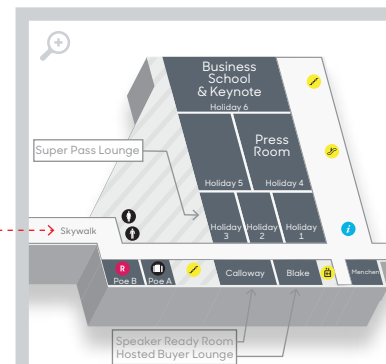

## Level 300

Exhibits: Hot Products Pavilion  
Education/Meeting Rooms

BALTIMORE CONVENTION CENTER

## Level 200

Main Pratt St. Entrance

BALTIMORE CONVENTION CENTER

## Level 100

Main Charles St. Entrance  
Exhibits

- Registration
- Information
- First Aid
- Food
- Starbucks
- Bag Check
- Nursing Room

- Childcare
- Handicap Accessible
- Womens Restroom
- Mens Restroom
- Elevator
- Escalator
- Stairs