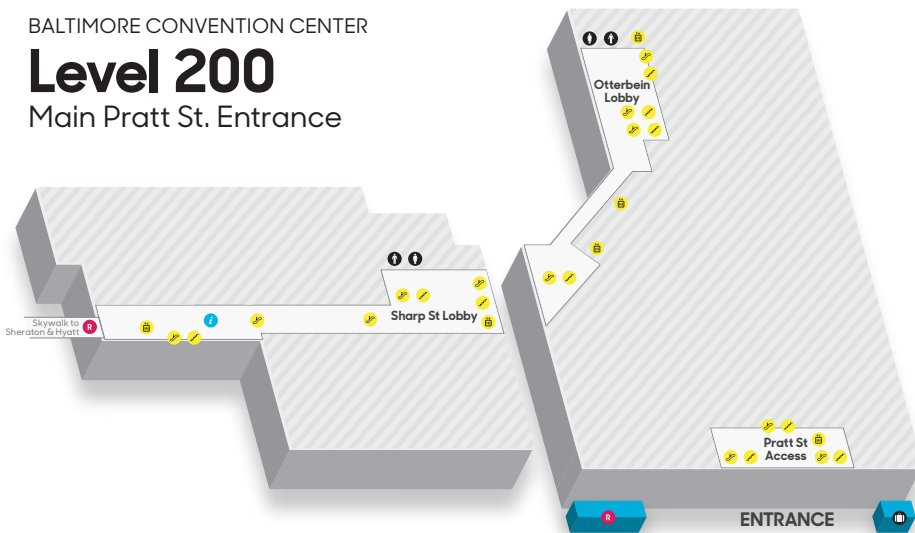

## Level 400

Exhibits: Hot Products Pavilion

BALTIMORE CONVENTION CENTER

## Level 300

Exhibits: Hot Products Pavilion  
Education/Meeting Rooms

BALTIMORE CONVENTION CENTER

## Level 200

Main Pratt St. Entrance

BALTIMORE CONVENTION CENTER

## Level 100

Main Charles St. Entrance  
Exhibits

- Registration
- Information
- First Aid
- Food
- Starbucks
- Bag Check
- Nursing Room

- Childcare
- Handicap Accessible
- Womens Restroom
- Mens Restroom
- Elevator
- Escalator
- Stairs